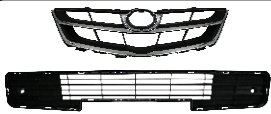

Genuine Aftermarket Replacement Parts For Toyota Avanza

Getting you back on the road. Fast!

VARIOUS MODELS

AVANZA

AVANZA

AVANZA

Grills

**COMMERCIAL
AUTO PARTS**
Getting you back on the road. Fast!

CORNER TRUMP WESTEX STREET
SELBY JOHANNESBURG

079 179 9149

011 493 7010