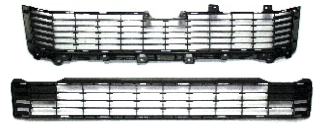

Genuine Aftermarket Replacement Parts For Most Toyota Quantum's

Grills