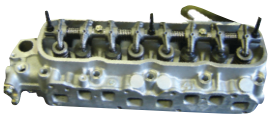

**Genuine Aftermarket Replacement Parts For Toyota Hiace/Zola Budd**

Stabilizing Links & Rack Ends

*Getting you back on the road. Fast!*

**VARIOUS MODELS**

Control Arms

Wheel Bearing Kit & Hubs

Steering Racks & Tie Rods

Gearboxes

Clutch Kits

Cylinder Heads

Crankshafts & Camshafts

Fuel & Oil Pumps

2y/3y/4y Complete Engines

2y/3y/4y Head, Block & Sump

2y/3y/4y Sub Assembly