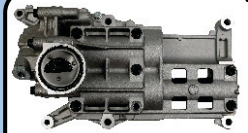

# Genuine Aftermarket Replacement Parts For Nissan NV350

Head Lamps

*Getting you back on the road. Fast!*

**VARIOUS MODELS**

Tail Lamps

Crankshafts & Camshafts

Balance Shafts

Front Bumpers & Brackets