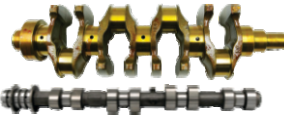

Crankshafts & Camshafts