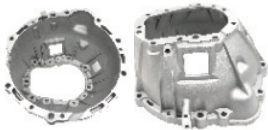

**Toyota Hiace GLX Set**

Corner Panels

Bumper Corners & Spoilers

Nose Panels & Grills

Upper / Lower Valance & Front Bumpers

Head Lamps & Rims

Corner Lamps & Badges

Bell Housings

Gearboxes

Clutch Kits

Cylinder Heads

Crankshafts & Camshafts

Fuel & Oil Pumps

2y/3y/4y Complete Engines

2y/3y/4y Head, Block & Sump

2y/3y/4y Sub Assembly