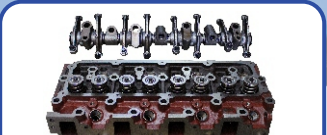

# Genuine Aftermarket Replacement Parts For Most Bakkies & Suv's

Stabilizing Links

Window Mechanisms  
And Switches

Indicator Switches

Aircon Pumps

Crank And Speed Sensors

Fuel Injectors & Conrods

Cylinder Heads

Throttle Bodies And Sensors

Turbos

Starters And Alternators

Engines & Gearboxes

Sub Assembly

Crankshafts & Camshafts

Oil & Water Pumps

Fuel Rail Sensor & Fuel Pumps